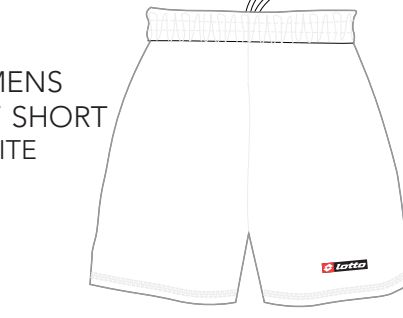

CUSTOM UNIFORM PRESENTATION

"CAMPIONATO" LOOK
SET-IN WOMENS JERSEY
BLACK/RED

CUSTOM
SET-IN WOMENS JERSEY
WHITE/BLACK

"RIVA"
WOMENS TRAINING
YELLOW

CUSTOMER: REAL SOCCER CLUB - WOMEN

BLACK  RED  GOLD 

ALL LOGOS AS SHOWN:

WOMENS
"MAGMA" SHORT
BLACK/RED

ALL LOGOS:
"REAL SOCCER"

WOMENS
"EXTRA" SHORT
WHITE

ALL LOGOS:
"REAL SOCCER"

"SCORPIO"
WOMENS LS GOALIE
ORANGE/BLACK

WHITE JERSEY BACK
NUMBER BLACK 8"

BLACK/RED JERSEY BACK
NUMBER RED/GOLD 8"